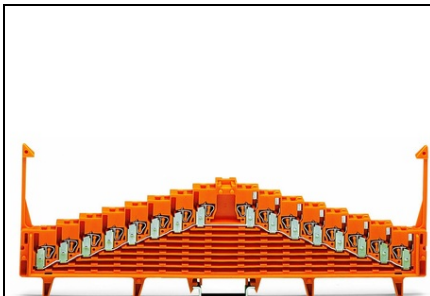

**WAGO 8-LEVEL SAME POTENTIAL TERMINAL BLOCK; FOR 35 X 7.5
MOUNTING RAIL; 1,50 MM²; LIGHT GRAY**

Tesiune nominala (III/3): 250; V
Tensiune nominala de supratensiune (III/3): 4; kV
Curent nominal: 18; A
Legend (ratings): (III / 3) \hat{a} %TM Overvoltage category III / Pollution degree 3;
Tehnologie conexiune: CAGE CLAMP®;
Tip actionare: Operating tool;
Connectable conductor materials: Copper;
Solid conductor: 0.08 ... 1.5 mm² / 28 ... 16 AWG;
Fine-stranded conductor: 0.08 ... 1.5 mm² / 28 ... 16 AWG;
Strip length: 8 ... 10 mm / 0.31 ... 0.39 inch;
Numar total de conexiuni: 32;
Total number of potentials: 1;
Numar nivele: 8;
Wiring type: Front-entry wiring;
Latime: 7.62 mm / 0.3 inch;
Inaltime from upper-edge of DIN-rail: 58.5 mm / 2.303 inch;
Adancime: 226 mm / 8.898 inch;
Design: horizontal;
Tip montaj: DIN-35 rail;
Marking: a-b-c-d-e-f-g-h--h-g-f-e-d-c-b-a;
Marking level: Center marking;
Culoare: light gray;
Material izolator: Polyamide 66 (PA 66);
Fire load: 1,187; MJ
Greutate: 61,7; g
Tip ambalare: BOX;
Tara de origine: DE;
GTIN: 4045454187651;
Customs tariff number: 85369010000;
Pret: 94,37 lei (TVA inclus)

Detalii online: <https://www.materialeelectrice.ro/8-level-same-potential-terminal-block-for-35-x-7-5-mounting-rail-1-50-mm2-light-gray-131434>