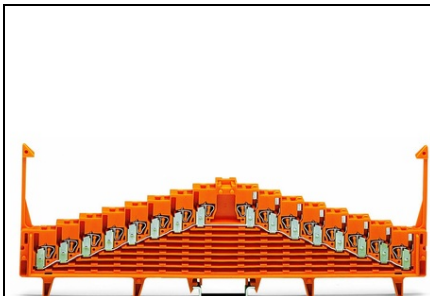

**WAGO 8-LEVEL SAME POTENTIAL TERMINAL BLOCK; FOR 35 X 7.5
MOUNTING RAIL; 1,50 MM²; LIGHT GRAY**

Tesiune nominala (III/3): 250; V
Tensiune nominala de supratensiune (III/3): 4; kV
Curent nominal: 18; A
Legend (ratings): (III / 3) \hat{a} %TM Overvoltage category III / Pollution degree 3;
Tehnologie conexiune: CAGE CLAMP®;
Tip actionare: Operating tool;
Connectable conductor materials: Copper;
Solid conductor: 0.08 ... 1.5 mm² / 28 ... 16 AWG;
Fine-stranded conductor: 0.08 ... 1.5 mm² / 28 ... 16 AWG;
Strip length: 8 ... 10 mm / 0.31 ... 0.39 inch;
Numar total de conexiuni: 32;
Total number of potentials: 1;
Numar nivele: 8;
Wiring type: Front-entry wiring;
Latime: 7.62 mm / 0.3 inch;
Inaltime from upper-edge of DIN-rail: 58.5 mm / 2.303 inch;
Adancime: 226 mm / 8.898 inch;
Design: horizontal;
Tip montaj: DIN-35 rail;
Marking: a-b-c-d-e-f-g-h--h-g-f-e-d-c-b-a;
Marking level: Center marking;
Culoare: light gray;
Material izolator: Polyamide 66 (PA 66);
Fire load: 1,187; MJ
Greutate: 61,7; g
Tip ambalare: BOX;
Tara de origine: DE;
GTIN: 4045454187651;
Customs tariff number: 85369010000;
Pret: 94,45 lei (TVA inclus)

Detalii online: <https://www.materialeelectrice.ro/8-level-same-potential-terminal-block-for-35-x-7-5-mounting-rail-1-50-mm2-light-gray-131434>