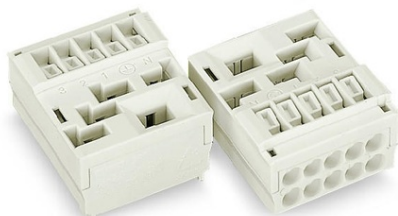

**WAGO CONDUCTOR SUPPORT; WITH DIRECT GROUND CONTACT; 4-  
POLE; 2,50 MM<sup>2</sup>; WHITE**

Tensiune nominala (III/2): 500; V  
Tensiune nominala de supratensiune (III/2): 4; kV  
Curent nominal: 16; A  
Curent nominal 2: 6; A  
Legend (ratings): (III / 2) %<sup>o</sup>™ Overvoltage category III / Pollution degree 2;  
Certificari: UL 1059;  
Strip length: 11 ... 12 mm / 0.43 ... 0.47 inch;  
Numar poli: 4;  
Numar tipuri de conexiuni: 1;  
Latime: 39.1 mm / 1.539 inch;  
Inaltime de la fata: 19 mm / 0.748 inch;  
Culoare: white;  
Material group: I;  
Material izolator: Polyamide 66 (PA 66);  
Flammability class per UL94: V0;  
Clamping spring material: Chrome nickel spring steel (CrNi);  
Contact material: Cupru electrolitic(ECu);  
Contact plating: tin-plated;  
Fire load: 0,111; MJ  
Greutate: 17,9; g  
Temperature stability: 105; °C  
Tip ambalare: BOX;  
Tara de origine: PL;  
GTIN: 4045454415426;  
Customs tariff number: 85369010000;  
Pret: 17,32 lei (TVA inclus)

Detalii online: <https://www.materialelectrice.ro/conductor-support-with-direct-ground-contact-4-pole-2-50-mm2-white-131406>