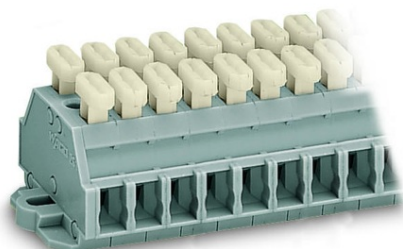

**WAGO 2-CONDUCTOR TERMINAL STRIP; 2-POLE; ON BOTH SIDES
WITH PUSH-BUTTONS; WITH FIXING FLANGES; FOR SCREW OR
SIMILAR MOUNTING TYPES; FIXING HOLE 3.2 MM Å; 2.5 MMÅ²;
CAGE CLAMPÅ; 2,50 MMÅ²; GRAY**

Tensiune nominala (III/3): 500; V
Tensiune nominala de supratensiune (III/3): 6; kV
Curent nominal: 24; A
Legend (ratings): (III / 3) Å%™ Overvoltage category III / Pollution degree 3;
Tehnologie conexiune: CAGE CLAMPÅ;
Tip actionare: Operating tool; Push-button;
Connectable conductor materials: Copper;
Solid conductor: 0.08 ... 2.5 mm² / 28 ... 14 AWG;
Fine-stranded conductor: 0.08 ... 2.5 mm² / 28 ... 14 AWG;
Strip length: 8 ... 9 mm / 0.31 ... 0.35 inch;
Numar poli: 2;
Numar total de conexiuni: 4;
Total number of potentials: 2;
Numar nivele: 1;
Wiring type: Side-entry wiring;
Latime: 25.6 mm / 1.008 inch;
Inaltime de la fata: 23.2 mm / 0.913 inch;
Adancime: 28 mm / 1.102 inch;
Module Latime: 6 mm / 0.236 inch;
Design: horizontal;
Tip montaj: Mounting flange;
Marking level: Side marking;
Culoare: gray;
Fire load: 0,138; MJ
Greutate: 6,4; g
Tip ambalare: BOX;
Tara de origine: DE;
GTIN: 4044918627337;
Customs tariff number: 85369010000;
Pret: 6,50 lei (TVA inclus)

Detalii online: <https://www.materialeelectrice.ro/2-conductor-terminal-strip-2-pole-on-both-sides-with-push-buttons-with-fixing-flanges-for-screw-or-similar-mounting-types-fixing-hole-3-2-mm-oe-2-5-mm2-cage-clamp-2-50-mm2-gray-131403>