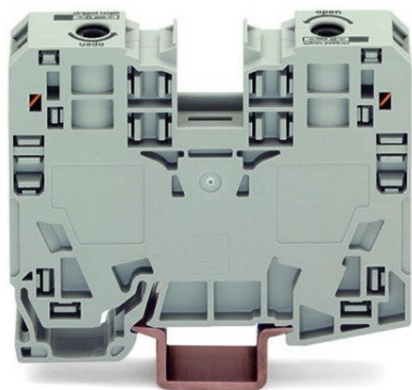

WAGO 2-CONDUCTOR THROUGH TERMINAL BLOCK; 35 MM²;
LATERAL MARKER SLOTS; ONLY FOR DIN 35 X 15 RAIL; POWER
CAGE CLAMP; 35,00 MM²; BLACK

Ratings per: IEC/EN 60947-7-1;
Tensiune nominala (III/3): 1000; V
Tensiune nominala de supratensiune (III/3): 8; kV
Curent nominal: 125; A
Legend (ratings): (III / 3) $\hat{\%}$ ™ Overvoltage category III / Pollution degree 3;
Tehnologie conexiune: POWER CAGE CLAMP;
Tip actionare: Operating tool;
Connectable conductor materials: Copper;
Solid conductor: 6 ... 35 mm² / 10 ... 2 AWG;
Stranded conductor: 6 ... 35 mm² / 10 ... 2 AWG;
Fine-stranded conductor: 6 ... 35 mm² / 10 ... 2 AWG;
Strip length: 25 mm / 0.98 inch;
Numar total de conexiuni: 2;
Total number of potentials: 1;
Numar nivele: 1;
Wiring type: Side-entry wiring;
Latime: 16 mm / 0.63 inch;
Inaltime from upper-edge of DIN-rail: 63 mm / 2.48 inch;
Adancime: 86 mm / 3.386 inch;
Design: horizontal type;
Tip montaj: DIN-35 rail;
Marking level: Side marking;
Culoare: black;
Material izolator: Polyamide 66 (PA 66);
Greutate: 80,2; g
Tip ambalare: BOX;
Tara de origine: PL;
GTIN: 4055143679466;
Customs tariff number: 85369010000;
Pret: 44,89 lei (TVA inclus)

Detalii online: <https://www.materialelectrice.ro/2-conductor-through-terminal-block-35-mm2-lateral-marker-slots-only-for-din-35-x-15-rail-power-cage-clamp-35-00-mm2-black-131375>