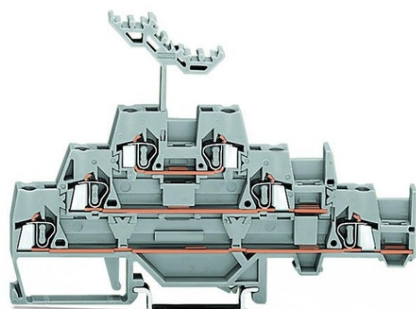

**WAGO TRIPLE-DECK TERMINAL BLOCK;
THROUGH/THROUGH/THROUGH TERMINAL BLOCK; WITH
ADDITIONAL JUMPER POSITION ON LOWER LEVEL; FOR DIN-RAIL
35 X 15 AND 35 X 7.5; 2.5 MM²; CAGE CLAMP[®]; 2,50 MM²;
GRAY/GRAY/BLUE**

Ratings per: IEC/EN 60947-7-1;
Tesiune nominala (III/3): 500; V
Tensiune nominala de supratensiune (III/3): 6; kV
Curent nominal: 20; A
Legend (ratings): (III / 3) \hat{a} %TM Overvoltage category III / Pollution degree 3;
Tehnologie conexiune: CAGE CLAMP[®];
Tip actionare: Operating tool;
Connectable conductor materials: Copper; Aluminum;
Solid conductor: 0,08 ... 2,5 mm² / 28 ... 12 AWG;
Fine-stranded conductor: 0,08 ... 2,5 mm² / 28 ... 12 AWG;
Strip length: 8 ... 9 mm / 0.31 ... 0.35 inch;
Numar total de conexiuni: 6;
Total number of potentials: 3;
Numar nivele: 3;
Wiring type: Front-entry wiring;
Note (conductor cross-section): 12 AWG: THHN, THWN;
Latime: 5 mm / 0.197 inch;
Inaltime from upper-edge of DIN-rail: 76,5 mm / 3.012 inch;
Adancime: 113 mm / 4.449 inch;
Design: horizontal type;
Tip montaj: DIN-35 rail;
Marking level: Center marking;
Culoare: gray/gray/blue;
Material izolator: Polyamide 66 (PA 66);
Greutate: 18,5; g
Tip ambalare: BOX;
Tara de origine: DE;
GTIN: 4055143562928;
Customs tariff number: 85369010000;
Pret: 24,06 lei (TVA inclus)

Detalii online: <https://www.materialelectrice.ro/triple-deck-terminal-block-through-through-through-terminal-block-with-additional-jumper-position-on-lower-level-for-din-rail-35-x-15-and-35-x-7-5-2-5-mm2-cage-clamp-2-50-mm2-gray-gray-blue-131329>