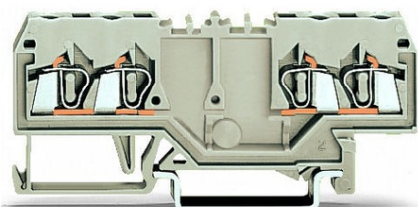

WAGO DOUBLE POTENTIAL TERMINAL BLOCK; 2.5 MM²; SUITABLE FOR EX E II APPLICATIONS; WITH DOUBLE, CENTER MARKER SLOT; FOR DIN-RAIL 35 X 15 AND 35 X 7.5; CAGE CLAMP®; 2,50 MM²; LIGHT GRAY

Ratings per: IEC/EN 60947-7-1;
Tensiune nominala EN (Ex e II): 550; V
Curent nominal (Ex e II): 20; A
Tehnologie conexiune: CAGE CLAMP®;
Tip actionare: Operating tool;
Connectable conductor materials: Copper; Aluminum;
Solid conductor: 0.08 ... 2.5 mm² / 28 ... 12 AWG;
Fine-stranded conductor: 0.08 ... 2.5 mm² / 28 ... 12 AWG;
Strip length: 8 ... 9 mm / 0.31 ... 0.35 inch;
Numar total de conexiuni: 4;
Total number of potentials: 2;
Numar nivele: 1;
Wiring type: Front-entry wiring;
Note (conductor cross-section): 12 AWG: THHN, THWN;
Latime: 5 mm / 0.197 inch;
Inaltime from upper-edge of DIN-rail: 28 mm / 1.102 inch;
Adancime: 75 mm / 2.953 inch;
Design: horizontal;
Tip montaj: DIN-35 rail;
Marking level: Center marking;
Culoare: light gray;
Material izolator: Polyamide 66 (PA 66);
Fire load: 0,141; MJ
Greutate: 8,2; g
Product Group: 1 (Rail Mounted Terminal Blocks);
Tip ambalare: BOX;
Tara de origine: DE;
GTIN: 4044918395717;
Customs tariff number: 85369010000;
Pret: 12,53 lei (TVA inclus)

Detalii online: <https://www.materialelectrice.ro/double-potential-terminal-block-2-5-mm2-suitable-for-ex-e-ii-applications-with-double-center-marker-slot-for-din-rail-35-x-15-and-35-x-7-5-cage-clamp-2-50-mm2-light-gray-131297>