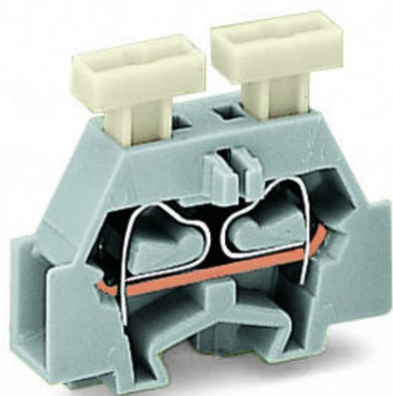

Furnizor: **Sc Trivolt Distribution SRL**  
Reg. com.: J23/3300/2016  
CIF: RO36421140  
Adresa: Strada Apusului nr 3 ( primul  
sens giratoriu Tehodor Pallady-  
Autostrada Soarelui), Catelu, Ilfov  
Banca: BRD  
IBAN: RO34BRDE441SV13182234410

**WAGO 2-CONDUCTOR TERMINAL BLOCK; ON BOTH SIDES WITH  
PUSH-BUTTON; WITH FIXING FLANGE; FOR SCREW OR SIMILAR  
MOUNTING TYPES; FIXING HOLE 3.2 MM Å; 2.5 MMÅ²; CAGE  
CLAMPÅ; 2,50 MMÅ²; ORANGE**

Tensiune nominala (III/3): 500; V  
Tensiune nominala de supratensiune (III/3): 6; kV  
Curent nominal: 24; A  
Legend (ratings): (III / 3) Å%™ Overvoltage category III / Pollution degree 3;  
Tehnologie conexiune: CAGE CLAMPÅ;  
Tip actionare: Operating tool; Push-button;  
Connectable conductor materials: Copper;  
Solid conductor: 0.08 ... 2.5 mm² / 28 ... 14 AWG;  
Fine-stranded conductor: 0.08 ... 2.5 mm² / 28 ... 14 AWG;  
Strip length: 8 ... 9 mm / 0.31 ... 0.35 inch;  
Numar poli: 1;  
Numar total de conexiuni: 2;  
Total number of potentials: 1;  
Numar nivele: 1;  
Wiring type: Side-entry wiring;  
Latime: 6 mm / 0.236 inch;  
Inaltime de la fata: 23.2 mm / 0.913 inch;  
Adancime: 28 mm / 1.102 inch;  
Design: horizontal;  
Tip montaj: Mounting flange;  
Marking level: Side marking;  
Culoare: orange;  
Fire load: 0,052; MJ  
Greutate: 2,6; g  
Tip ambalare: BOX;  
Tara de origine: DE;  
GTIN: 4044918620352;  
Customs tariff number: 85369010000;  
Pret: 2,56 lei (TVA inclus)

Detalii online: <https://www.materialelectrice.ro/2-conductor-terminal-block-on-both-sides-with-push-button-with-fixing-flange-for-screw-or-similar-mounting-types-fixing-hole-3-2-mm-oe-2-5-mm2-cage-clamp-2-50-mm2-orange-131292>