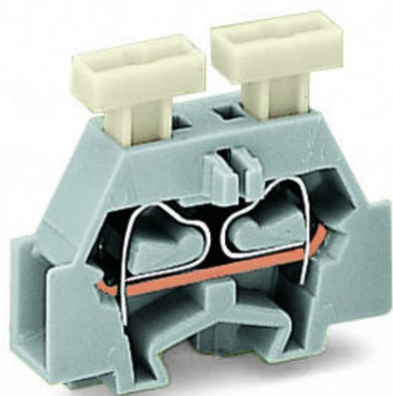

Furnizor: **Sc Trivolt Distribution SRL**
Reg. com.: J23/3300/2016
CIF: RO36421140
Adresa: Strada Apusului nr 3 (primul
sens giratoriu Tehodor Pallady-
Autostrada Soarelui), Catelu, Ilfov
Banca: BRD
IBAN: RO34BRDE441SV13182234410

**WAGO 2-CONDUCTOR TERMINAL BLOCK; ON BOTH SIDES WITH
PUSH-BUTTON; WITH FIXING FLANGE; FOR SCREW OR SIMILAR
MOUNTING TYPES; FIXING HOLE 3.2 MM Å; 2.5 MMÅ²; CAGE
CLAMPÅ; 2,50 MMÅ²; ORANGE**

Tensiune nominala (III/3): 500; V
Tensiune nominala de supratensiune (III/3): 6; kV
Curent nominal: 24; A
Legend (ratings): (III / 3) Å%™ Overvoltage category III / Pollution degree 3;
Tehnologie conexiune: CAGE CLAMPÅ;
Tip actionare: Operating tool; Push-button;
Connectable conductor materials: Copper;
Solid conductor: 0.08 ... 2.5 mm² / 28 ... 14 AWG;
Fine-stranded conductor: 0.08 ... 2.5 mm² / 28 ... 14 AWG;
Strip length: 8 ... 9 mm / 0.31 ... 0.35 inch;
Numar poli: 1;
Numar total de conexiuni: 2;
Total number of potentials: 1;
Numar nivele: 1;
Wiring type: Side-entry wiring;
Latime: 6 mm / 0.236 inch;
Inaltime de la fata: 23.2 mm / 0.913 inch;
Adancime: 28 mm / 1.102 inch;
Design: horizontal;
Tip montaj: Mounting flange;
Marking level: Side marking;
Culoare: orange;
Fire load: 0,052; MJ
Greutate: 2,6; g
Tip ambalare: BOX;
Tara de origine: DE;
GTIN: 4044918620352;
Customs tariff number: 85369010000;
Pret: 2,57 lei (TVA inclus)

Detalii online: <https://www.materialelectrice.ro/2-conductor-terminal-block-on-both-sides-with-push-button-with-fixing-flange-for-screw-or-similar-mounting-types-fixing-hole-3-2-mm-oe-2-5-mm2-cage-clamp-2-50-mm2-orange-131292>