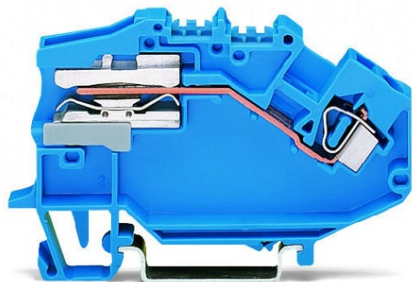

**WAGO 1-CONDUCTOR POWER DISTRIBUTION DISCONNECT
TERMINAL BLOCK; 4 MM²; CAGE CLAMP®; 4,00 MM²; GRAY**

Tensiune nominala (III/3): 400; V
Tensiune nominala de supratensiune (III/3): 6; kV
Curent nominal: 32; A
Legend (ratings): (III / 3) % Overvoltage category III / Pollution degree 3;
Tehnologie conexiune: CAGE CLAMP®;
Tip actionare: Open Tool Slot;
Connectable conductor materials: Copper; Aluminum;
Solid conductor: 0,08 ... 4 mm² / 28 ... 12 AWG;
Fine-stranded conductor: 0,08 ... 4 mm² / 28 ... 12 AWG;
Strip length: 9 ... 10 mm / 0.35 ... 0.39 inch;
Numar total de conexiuni: 1;
Total number of potentials: 1;
Numar nivele: 1;
Wiring type: Front-entry wiring;
Latime: 6 mm / 0.236 inch;
Inaltime from upper-edge of DIN-rail: 43,5 mm / 1.713 inch;
Adancime: 77 mm / 3.031 inch;
Design: angled;
Tip montaj: DIN-35 rail;
Marking level: Center marking;
Culoare: gray;
Greutate: 16,4; g
Product Group: 17 (TOP JOB installation terminal blocks);
Tip ambalare: BOX;
Tara de origine: PL;
GTIN: 4044918813341;
Customs tariff number: 85365080900;
Pret: 15,46 lei (TVA inclus)

Detalii online: <https://www.materialelectrice.ro/1-conductor-power-distribution-disconnect-terminal-block-4-mm2-cage-clamp-4-00-mm2-gray-131233>