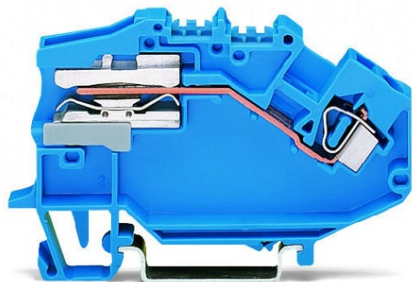

**WAGO 1-CONDUCTOR POWER DISTRIBUTION DISCONNECT
TERMINAL BLOCK; 4 MM²; CAGE CLAMP[®]; 4,00 MM²; GRAY**

Tensiune nominala (III/3): 400; V
Tensiune nominala de supratensiune (III/3): 6; kV
Curent nominal: 32; A
Legend (ratings): (III / 3) ^{â%}™ Overvoltage category III / Pollution degree 3;
Tehnologie conexiune: CAGE CLAMP[®];
Tip actionare: Open Tool Slot;
Connectable conductor materials: Copper; Aluminum;
Solid conductor: 0,08 ... 4 mm² / 28 ... 12 AWG;
Fine-stranded conductor: 0,08 ... 4 mm² / 28 ... 12 AWG;
Strip length: 9 ... 10 mm / 0.35 ... 0.39 inch;
Numar total de conexiuni: 1;
Total number of potentials: 1;
Numar nivele: 1;
Wiring type: Front-entry wiring;
Latime: 6 mm / 0.236 inch;
Inaltime from upper-edge of DIN-rail: 43,5 mm / 1.713 inch;
Adancime: 77 mm / 3.031 inch;
Design: angled;
Tip montaj: DIN-35 rail;
Marking level: Center marking;
Culoare: gray;
Greutate: 16,4; g
Product Group: 17 (TOP JOB installation terminal blocks);
Tip ambalare: BOX;
Tara de origine: PL;
GTIN: 4044918813341;
Customs tariff number: 85365080900;
Pret: 15,45 lei (TVA inclus)

Detalii online: <https://www.materialelectrice.ro/1-conductor-power-distribution-disconnect-terminal-block-4-mm2-cage-clamp-4-00-mm2-gray-131233>