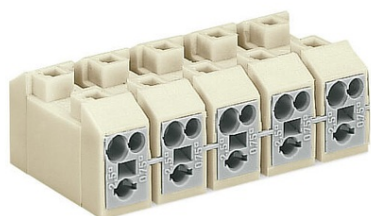

WAGO POWER SUPPLY CONNECTOR; 0,75 MMÂ²; WHITE

Tensiune nominala (III/2): 400; V
Tensiune nominala de supratensiune (III/2): 4; kV
Curent nominal: 26; A
Legend (ratings): (III / 2) â‰‰™ Overvoltage category III / Pollution degree 2;
Certificari: UL 1059;
Tehnologie conexiune: PUSH WIRE®;
Strip length: 8 ... 9 mm / 0.31 ... 0.35 inch;
Numar poli: 2;
Numar total de conexiuni: 8;
Total number of potentials: 2;
Numar tipuri de conexiuni: 1;
Latime: 18,5 mm / 0.728 inch;
Inaltime: 15,3 mm / 0.602 inch;
Adancime: 24,5 mm / 0.965 inch;
Culoare: white;
Fire load: 0,096; MJ
Greutate: 6; g
Tip ambalare: bag;
Tara de origine: DE;
GTIN: 4044918435598;
Customs tariff number: 85369010000;
Pret: 3,46 lei (TVA inclus)

Detalii online: <https://www.materialelectrice.ro/power-supply-connector-0-75-mm2-white-131103>