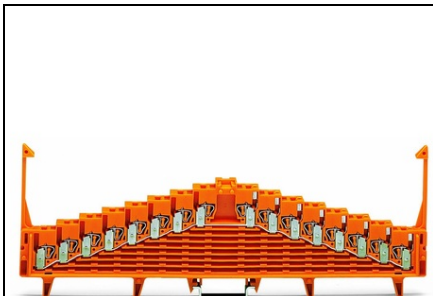

**WAGO 8-LEVEL SAME POTENTIAL TERMINAL BLOCK; FOR 35 X 15  
MOUNTING RAIL; 1,50 MM<sup>2</sup>; LIGHT GRAY**

Tesiune nominala (III/3): 250; V  
Tensiune nominala de supratensiune (III/3): 4; kV  
Curent nominal: 18; A  
Legend (ratings): (III / 3)  $\hat{\%}$ ™ Overvoltage category III / Pollution degree 3;  
Tehnologie conexiune: CAGE CLAMP®;  
Tip actionare: Operating tool;  
Connectable conductor materials: Copper;  
Solid conductor: 0,08 ... 1,5 mm<sup>2</sup> / 28 ... 16 AWG;  
Fine-stranded conductor: 0,08 ... 1,5 mm<sup>2</sup> / 28 ... 16 AWG;  
Strip length: 8 ... 10 mm / 0.31 ... 0.39 inch;  
Numar total de conexiuni: 32;  
Total number of potentials: 1;  
Numar nivele: 8;  
Wiring type: Front-entry wiring;  
Latime: 7,62 mm / 0.3 inch;  
Inaltime from upper-edge of DIN-rail: 76 mm / 2.992 inch;  
Adancime: 226 mm / 8.898 inch;  
Design: horizontal type;  
Tip montaj: DIN-35 rail;  
Marking: plain;  
Marking level: Center marking;  
Culoare: light gray;  
Material izolator: Polyamide 66 (PA 66);  
Fire load: 1,187; MJ  
Greutate: 63,5; g  
Tip ambalare: BOX;  
Tara de origine: DE;  
GTIN: 4045454188337;  
Customs tariff number: 85369010000;  
Pret: 90,43 lei (TVA inclus)

Detalii online: <https://www.materialeelectrice.ro/8-level-same-potential-terminal-block-for-35-x-15-mounting-rail-1-50-mm2-light-gray-130925>