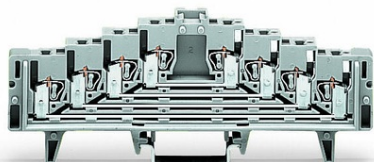

**WAGO 4-LEVEL TERMINAL BLOCK FOR MATRIX PATCHING; FOR 35
X 7.5 MOUNTING RAIL; 1,50 MM²; GRAY**

Tesiune nominala (III/3): 250; V
Tensiune nominala de supratensiune (III/3): 4; kV
Curent nominal: 12; A
Legend (ratings): (III / 3) \hat{a} %TM Overvoltage category III / Pollution degree 3;
Tehnologie conexiune: CAGE CLAMP®;
Tip actionare: Operating tool;
Connectable conductor materials: Copper;
Solid conductor: 0,08 ... 1,5 mm² / 28 ... 16 AWG;
Fine-stranded conductor: 0,08 ... 1,5 mm² / 28 ... 16 AWG;
Strip length: 8 ... 10 mm / 0.31 ... 0.39 inch;
Numar total de conexiuni: 16;
Total number of potentials: 4;
Numar nivele: 4;
Wiring type: Front-entry wiring;
Latime: 7,62 mm / 0.3 inch;
Inaltime from upper-edge of DIN-rail: 44,5 mm / 1.752 inch;
Adancime: 126 mm / 4.961 inch;
Design: horizontal type;
Tip montaj: DIN-35 rail;
Marking: 0-1-2-3--3-2-1-0;
Marking level: Center marking;
Culoare: gray;
Material izolator: Polyamide 66 (PA 66);
Fire load: 0,55; MJ
Greutate: 32; g
Tip ambalare: BOX;
Tara de origine: DE;
GTIN: 4045454188573;
Customs tariff number: 85369010000;
Pret: 53,19 lei (TVA inclus)

Detalii online: <https://www.materialeelectrice.ro/4-level-terminal-block-for-matrix-patching-for-35-x-7-5-mounting-rail-1-50-mm2-gray-130850>