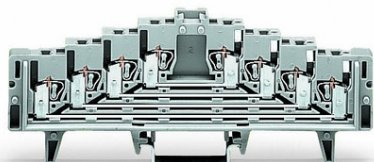

**WAGO 4-LEVEL TERMINAL BLOCK FOR MATRIX PATCHING; FOR 35
X 7.5 MOUNTING RAIL; 1,50 MM²; GRAY**

Tesiune nominala (III/3): 250; V
Tensiune nominala de supratensiune (III/3): 4; kV
Curent nominal: 12; A
Legend (ratings): (III / 3) \hat{a} %TM Overvoltage category III / Pollution degree 3;
Tehnologie conexiune: CAGE CLAMP®;
Tip actionare: Operating tool;
Connectable conductor materials: Copper;
Solid conductor: 0,08 ... 1,5 mm² / 28 ... 16 AWG;
Fine-stranded conductor: 0,08 ... 1,5 mm² / 28 ... 16 AWG;
Strip length: 8 ... 10 mm / 0.31 ... 0.39 inch;
Numar total de conexiuni: 16;
Total number of potentials: 4;
Numar nivele: 4;
Wiring type: Front-entry wiring;
Latime: 7,62 mm / 0.3 inch;
Inaltime from upper-edge of DIN-rail: 44,5 mm / 1.752 inch;
Adancime: 126 mm / 4.961 inch;
Design: horizontal type;
Tip montaj: DIN-35 rail;
Marking: 0-1-2-3--3-2-1-0;
Marking level: Center marking;
Culoare: gray;
Material izolator: Polyamide 66 (PA 66);
Fire load: 0,55; MJ
Greutate: 32; g
Tip ambalare: BOX;
Tara de origine: DE;
GTIN: 4045454188573;
Customs tariff number: 85369010000;
Pret: 53,22 lei (TVA inclus)

Detalii online: <https://www.materialeelectrice.ro/4-level-terminal-block-for-matrix-patching-for-35-x-7-5-mounting-rail-1-50-mm2-gray-130850>