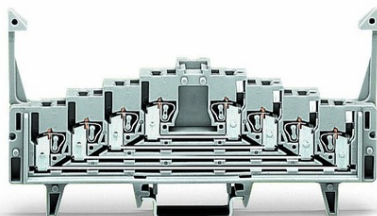

**WAGO 4-LEVEL TERMINAL BLOCK FOR MATRIX PATCHING; FOR 35
X 7.5 MOUNTING RAIL; 1,50 MM²; WHITE**

Tensiune nominala (III/3): 250; V
Tensiune nominala de supratensiune (III/3): 4; kV
Curent nominal: 12; A
Legend (ratings): (III / 3) \hat{a} %TM Overvoltage category III / Pollution degree 3;
Tehnologie conexiune: CAGE CLAMP®;
Tip actionare: Operating tool;
Connectable conductor materials: Copper;
Solid conductor: 0.08 ... 1.5 mm² / 28 ... 16 AWG;
Fine-stranded conductor: 0.08 ... 1.5 mm² / 28 ... 16 AWG;
Strip length: 8 ... 10 mm / 0.31 ... 0.39 inch;
Numar total de conexiuni: 16;
Total number of potentials: 4;
Numar nivele: 4;
Wiring type: Front-entry wiring;
Latime: 7.62 mm / 0.3 inch;
Inaltime from upper-edge of DIN-rail: 62 mm / 2.441 inch;
Adancime: 126 mm / 4.961 inch;
Design: horizontal;
Tip montaj: DIN-35 rail;
Marking: 3-2-1-0--0-1-2-3;
Marking level: Center marking;
Culoare: white;
Material izolator: Polyamide 66 (PA 66);
Fire load: 0,576; MJ
Greutate: 33,2; g
Tip ambalare: BOX;
Tara de origine: DE;
GTIN: 4045454188795;
Customs tariff number: 85369010000;
Pret: 53,89 lei (TVA inclus)

Detalii online: <https://www.materialeelectrice.ro/4-level-terminal-block-for-matrix-patching-for-35-x-7-5-mounting-rail-1-50-mm2-white-130834>