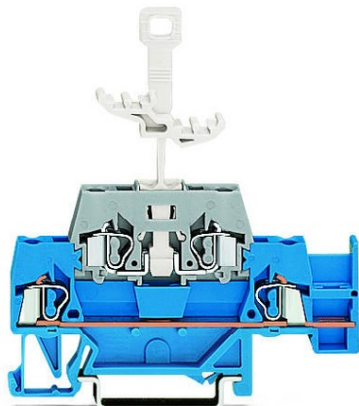

Furnizor: **Sc Trivolt Distribution SRL**
Reg. com.: J23/3300/2016
CIF: RO36421140
Adresa: Strada Apusului nr 3 (primul
sens giratoriu Tehodor Pallady-
Autostrada Soarelui), Catelu, Ilfov
Banca: BRD
IBAN: RO34BRDE441SV13182234410

**WAGO DOUBLE-DECK TERMINAL BLOCK; WITH ADDITIONAL
JUMPER POSITION ON LOWER LEVEL; FOR DIN-RAIL 35 X 15 AND 35
X 7.5; 2.5 MM²; CAGE CLAMP[®]; 2,50 MM²; BLUE/GRAY**

Ratings per: IEC/EN 60947-7-1;
Tensiune nominala (III/3): 400; V
Tensiune nominala de supratensiune (III/3): 6; kV
Curent nominal: 10; A
Legend (ratings): (III / 3) ^{â%}™ Overvoltage category III / Pollution degree 3;
Tehnologie conexiune: CAGE CLAMP[®];
Tip actionare: Operating tool;
Connectable conductor materials: Copper; Aluminum;
Solid conductor: 0,08 ... 2,5 mm² / 28 ... 12 AWG;
Fine-stranded conductor: 0,08 ... 2,5 mm² / 28 ... 12 AWG;
Strip length: 8 ... 9 mm / 0.31 ... 0.35 inch;
Numar total de conexiuni: 4;
Total number of potentials: 3;
Numar nivele: 2;
Wiring type: Front-entry wiring;
Note (conductor cross-section): 12 AWG: THHN, THWN;
Latime: 5 mm / 0.197 inch;
Inaltime from upper-edge of DIN-rail: 81,5 mm / 3.209 inch;
Adancime: 74 mm / 2.913 inch;
Design: horizontal type;
Tip montaj: DIN-35 rail;
Marking level: Center marking;
Culoare: blue/gray;
Material izolator: Polyamide 66 (PA 66);
Fire load: 0,182; MJ
Greutate: 11,3; g
Product Group: 1 (Rail Mounted Terminal Blocks);
Tip ambalare: BOX;
Tara de origine: DE;
GTIN: 4044918539029;
Customs tariff number: 85369010000;
Pret: 21,91 lei (TVA inclus)

Detalii online: <https://www.materialeelectrice.ro/double-deck-terminal-block-with-additional-jumper-position-on-lower-level-for-din-rail-35-x-15-and-35-x-7-5-2-5-mm2-cage-clamp-2-50-mm2-blue-gray-130754>