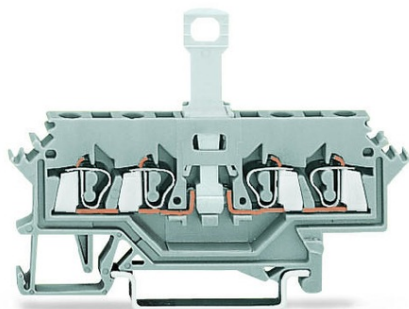

**WAGO 4-CONDUCTOR DISCONNECT TERMINAL BLOCK; FOR DIN-
RAIL 35 X 15 AND 35 X 7.5; 2.5 MM²; CAGE CLAMP®; 2,50 MM²;
BLUE**

Tesiune nominala (III/3): 400; V
Tensiune nominala de supratensiune (III/3): 6; kV
Curent nominal: 10; A
Legend (ratings): (III / 3) %^o™ Overvoltage category III / Pollution degree 3;
Tehnologie conexiune: CAGE CLAMP®;
Tip actionare: Operating tool;
Connectable conductor materials: Copper; Aluminum;
Solid conductor: 0,08 ... 2,5 mm² / 28 ... 12 AWG;
Fine-stranded conductor: 0,08 ... 2,5 mm² / 28 ... 12 AWG;
Strip length: 8 ... 9 mm / 0.31 ... 0.35 inch;
Numar total de conexiuni: 4;
Total number of potentials: 2;
Numar nivele: 1;
Wiring type: Front-entry wiring;
Note (conductor cross-section): 12 AWG: THHN, THWN;
Latime: 5 mm / 0.197 inch;
Inaltime from upper-edge of DIN-rail: 52,5 mm / 2.067 inch;
Adancime: 73 mm / 2.874 inch;
Design: horizontal type;
Tip montaj: DIN-35 rail;
Marking level: Side marking;
Culoare: blue;
Material izolator: Polyamide 66 (PA 66);
Fire load: 0,156; MJ
Greutate: 8,9; g
Product Group: 1 (Rail Mounted Terminal Blocks);
Tip ambalare: BOX;
Tara de origine: DE;
GTIN: 4044918635417;
Customs tariff number: 85365080900;
Pret: 13,66 lei (TVA inclus)

Detalii online: <https://www.materialelectrice.ro/4-conductor-disconnect-terminal-block-for-din-rail-35-x-15-and-35-x-7-5-2-5-mm2-cage-clamp-2-50-mm2-blue-130746>