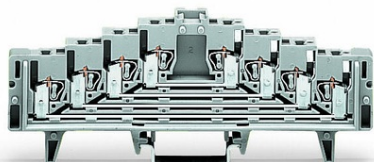

**WAGO 4-LEVEL TERMINAL BLOCK FOR MATRIX PATCHING; FOR 35
X 7.5 MOUNTING RAIL; 1,50 MM²; WHITE**

Tesiune nominala (III/3): 250; V
Tensiune nominala de supratensiune (III/3): 4; kV
Curent nominal: 12; A
Legend (ratings): (III / 3) \hat{a} %TM Overvoltage category III / Pollution degree 3;
Tehnologie conexiune: CAGE CLAMP®;
Tip actionare: Operating tool;
Connectable conductor materials: Copper;
Solid conductor: 0.08 ... 1.5 mm² / 28 ... 16 AWG;
Fine-stranded conductor: 0.08 ... 1.5 mm² / 28 ... 16 AWG;
Strip length: 8 ... 10 mm / 0.31 ... 0.39 inch;
Numar total de conexiuni: 16;
Total number of potentials: 4;
Numar nivele: 4;
Wiring type: Front-entry wiring;
Latime: 7.62 mm / 0.3 inch;
Inaltime from upper-edge of DIN-rail: 44.5 mm / 1.752 inch;
Adancime: 126 mm / 4.961 inch;
Design: horizontal;
Tip montaj: DIN-35 rail;
Marking: d-c-b-a--a-b-c-d;
Marking level: Center marking;
Culoare: white;
Material izolator: Polyamide 66 (PA 66);
Fire load: 0,55; MJ
Greutate: 32,5; g
Tip ambalare: BOX;
Tara de origine: DE;
GTIN: 4045454188856;
Customs tariff number: 85369010000;
Pret: 53,18 lei (TVA inclus)

Detalii online: <https://www.materialelectrice.ro/4-level-terminal-block-for-matrix-patching-for-35-x-7-5-mounting-rail-1-50-mm2-white-130733>