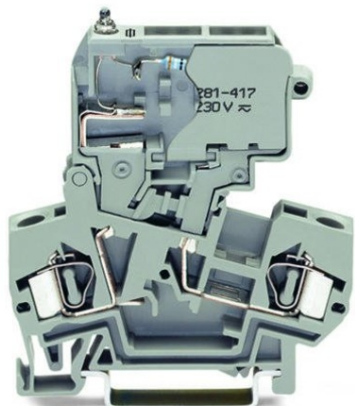

WAGO 2-CONDUCTOR FUSE TERMINAL BLOCK; WITH PIVOTING FUSE HOLDER; FOR 5 X 30 MM MINIATURE METRIC FUSE; WITH BLOWN FUSE INDICATION BY NEON LAMP; 120 V; FOR DIN-RAIL 35 X 15 AND 35 X 7.5; 4 MM²; CAGE CLAMP®; 4,00 MM²; GRAY

Ratings per: IEC/EN 60947-7-3;
Tensiune nominala (III/3): 800; V
Tensiune nominala de supratensiune (III/3): 8; kV
Curent nominal: 10; A
Operation status indicator: 120 V;
Legend (ratings): (III / 3) %TM Overvoltage category III / Pollution degree 3;
Tehnologie conexiune: CAGE CLAMP®;
Tip actionare: Operating tool;
Connectable conductor materials: Copper; Aluminum;
Solid conductor: 0,08 ... 4 mm² / 28 ... 12 AWG;
Fine-stranded conductor: 0,08 ... 4 mm² / 28 ... 12 AWG;
Strip length: 9 ... 10 mm / 0.35 ... 0.39 inch;
Numar total de conexiuni: 2;
Total number of potentials: 2;
Numar nivele: 1;
Wiring type: Front-entry wiring;
Latime: 8 mm / 0.315 inch;
Inaltime from upper-edge of DIN-rail: 60 mm / 2.362 inch;
Adancime: 60 mm / 2.362 inch;
Design: angled;
Tip montaj: DIN-35 rail;
Marking level: Center marking;
Culoare: gray;
Material izolator: Polyamide 66 (PA 66);
Fire load: 0,333; MJ
Greutate: 17,5; g
Product Group: 1 (Rail Mounted Terminal Blocks);
Tip ambalare: BOX;
Tara de origine: DE;
GTIN: 4045454197100;
Customs tariff number: 85369095990;
Pret: 69,65 lei (TVA inclus)

Detalii online: <https://www.materialeelectrice.ro/2-conductor-fuse-terminal-block-with-pivoting-fuse-holder-for-5-x-30-mm-miniature-metric-fuse-with-blown-fuse-indication-by-neon-lamp-120-v-for-din-rail-35-x-15-and-35-x-7-5-4-mm2-cage-clamp-4-00-mm2-gray-130727>