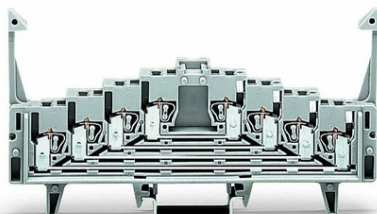

**WAGO 4-LEVEL TERMINAL BLOCK FOR MATRIX PATCHING; FOR 35
X 15 MOUNTING RAIL; 1,50 MM²; GRAY**

Tensiune nominala (III/3): 250; V
Tensiune nominala de supratensiune (III/3): 4; kV
Curent nominal: 12; A
Legend (ratings): (III / 3) \hat{a} %TM Overvoltage category III / Pollution degree 3;
Tehnologie conexiune: CAGE CLAMP®;
Tip actionare: Operating tool;
Connectable conductor materials: Copper;
Solid conductor: 0.08 ... 1.5 mm² / 28 ... 16 AWG;
Fine-stranded conductor: 0.08 ... 1.5 mm² / 28 ... 16 AWG;
Strip length: 8 ... 10 mm / 0.31 ... 0.39 inch;
Numar total de conexiuni: 16;
Total number of potentials: 4;
Numar nivele: 4;
Wiring type: Front-entry wiring;
Latime: 7.62 mm / 0.3 inch;
Inaltime from upper-edge of DIN-rail: 62 mm / 2.441 inch;
Adancime: 126 mm / 4.961 inch;
Design: horizontal;
Tip montaj: DIN-35 rail;
Marking: a-b-c-d--d-c-b-a;
Marking level: Center marking;
Culoare: gray;
Material izolator: Polyamide 66 (PA 66);
Fire load: 0,561; MJ
Greutate: 32,7; g
Tip ambalare: BOX;
Tara de origine: DE;
GTIN: 4045454189266;
Customs tariff number: 85369010000;
Pret: 53,93 lei (TVA inclus)

Detalii online: <https://www.materialeelectrice.ro/4-level-terminal-block-for-matrix-patching-for-35-x-15-mounting-rail-1-50-mm2-gray-130723>