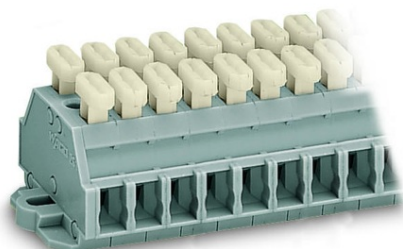

**WAGO 2-CONDUCTOR TERMINAL STRIP; 10-POLE; ON BOTH SIDES
WITH PUSH-BUTTONS; WITH FIXING FLANGES; FOR SCREW OR
SIMILAR MOUNTING TYPES; FIXING HOLE 3.2 MM Å; 2.5 MMÅ²;
CAGE CLAMPÅ; 2,50 MMÅ²; GRAY**

Tesiune nominala (III/3): 500; V
Tensiune nominala de supratensiune (III/3): 6; kV
Curent nominal: 24; A
Legend (ratings): (III / 3) Å%™ Overvoltage category III / Pollution degree 3;
Tehnologie conexiune: CAGE CLAMPÅ;
Tip actionare: Operating tool; Push-button;
Connectable conductor materials: Copper;
Solid conductor: 0,08 ... 2,5 mm² / 28 ... 14 AWG;
Fine-stranded conductor: 0,08 ... 2,5 mm² / 28 ... 14 AWG;
Strip length: 8 ... 9 mm / 0.31 ... 0.35 inch;
Numar poli: 10;
Numar total de conexiuni: 20;
Total number of potentials: 10;
Numar nivele: 1;
Wiring type: Side-entry wiring;
Latime: 73,6 mm / 2.898 inch;
Inaltime de la fata: 23,2 mm / 0.913 inch;
Adancime: 28 mm / 1.102 inch;
Module Latime: 6 mm / 0.236 inch;
Design: horizontal type;
Tip montaj: Mounting flange;
Marking level: Side marking;
Culoare: gray;
Fire load: 0,57; MJ
Greutate: 28,2; g
Tip ambalare: BOX;
Tara de origine: DE;
GTIN: 4044918627498;
Customs tariff number: 85369010000;
Pret: 29,36 lei (TVA inclus)

Detalii online: <https://www.materialeelectrice.ro/2-conductor-terminal-strip-10-pole-on-both-sides-with-push-buttons-with-fixing-flanges-for-screw-or-similar-mounting-types-fixing-hole-3-2-mm-oe-2-5-mm2-cage-clamp-2-50-mm2-gray-130695>