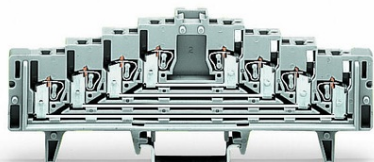

**WAGO 4-LEVEL TERMINAL BLOCK FOR MATRIX PATCHING; FOR 35
X 15 MOUNTING RAIL; 1,50 MM²; GRAY**

Tesiune nominala (III/3): 250; V
Tensiune nominala de supratensiune (III/3): 4; kV
Curent nominal: 12; A
Legend (ratings): (III / 3) \hat{a} %TM Overvoltage category III / Pollution degree 3;
Tehnologie conexiune: CAGE CLAMP®;
Tip actionare: Operating tool;
Connectable conductor materials: Copper;
Solid conductor: 0.08 ... 1.5 mm² / 28 ... 16 AWG;
Fine-stranded conductor: 0.08 ... 1.5 mm² / 28 ... 16 AWG;
Strip length: 8 ... 10 mm / 0.31 ... 0.39 inch;
Numar total de conexiuni: 16;
Total number of potentials: 4;
Numar nivele: 4;
Wiring type: Front-entry wiring;
Latime: 7.62 mm / 0.3 inch;
Inaltime from upper-edge of DIN-rail: 44.5 mm / 1.752 inch;
Adancime: 126 mm / 4.961 inch;
Design: horizontal;
Tip montaj: DIN-35 rail;
Marking: 3-2-1-0--0-1-2-3;
Marking level: Center marking;
Culoare: gray;
Material izolator: Polyamide 66 (PA 66);
Fire load: 0,568; MJ
Greutate: 32,9; g
Tip ambalare: BOX;
Tara de origine: DE;
GTIN: 4045454189464;
Customs tariff number: 85369010000;
Pret: 53,18 lei (TVA inclus)

Detalii online: <https://www.materialeelectrice.ro/4-level-terminal-block-for-matrix-patching-for-35-x-15-mounting-rail-1-50-mm2-gray-130687>