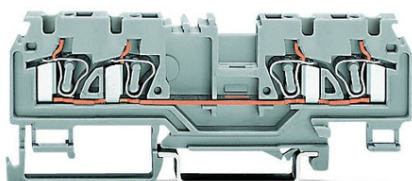

**WAGO 4-CONDUCTOR THROUGH TERMINAL BLOCK; 4 MM²; WITH
TEST PORT; WITHOUT SHIELD CONTACT; CENTER MARKING; FOR
DIN-RAIL 35 X 15 AND 35 X 7.5; CAGE CLAMP®; 4,00 MM²;
ORANGE**

Ratings per: IEC/EN 60947-7-1;
Tesiune nominala (III/3): 800; V
Tensiune nominala de supratensiune (III/3): 8; kV
Curent nominal: 20; A
Legend (ratings): (III / 3) % Overvoltage category III / Pollution degree 3;
Tehnologie conexiune: CAGE CLAMP®;
Tip actionare: Operating tool;
Connectable conductor materials: Copper;
Solid conductor: 0,08 ... 4 mm² / 28 ... 12 AWG;
Fine-stranded conductor: 0,08 ... 4 mm² / 28 ... 12 AWG;
Strip length: 8 ... 9 mm / 0.31 ... 0.35 inch;
Numar total de conexiuni: 4;
Total number of potentials: 1;
Numar nivele: 1;
Wiring type: Front-entry wiring;
Latime: 5 mm / 0.197 inch;
Inaltime from upper-edge of DIN-rail: 29 mm / 1.142 inch;
Adancime: 87 mm / 3.425 inch;
Design: horizontal type;
Tip montaj: DIN-35 rail;
Marking level: Center marking;
Culoare: orange;
Material izolator: Polyamide 66 (PA 66);
Fire load: 0,175; MJ
Greutate: 10,7; g
Product Group: 1 (Rail Mounted Terminal Blocks);
Tip ambalare: BOX;
Tara de origine: PL;
GTIN: 4044918560795;
Customs tariff number: 85369010000;
Pret: 11,15 lei (TVA inclus)

Detalii online: <https://www.materialelectrice.ro/4-conductor-through-terminal-block-4-mm2-with-test-port-without-shield-contact-center-marking-for-din-rail-35-x-15-and-35-x-7-5-cage-clamp-4-00-mm2-orange-130675>