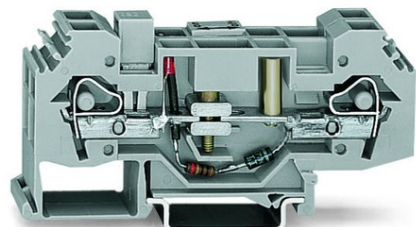

**WAGO GROUND CONDUCTOR DISCONNECT TERMINAL BLOCK; 48 V;
6 MM²; CAGE CLAMP®; 6,00 MM²; GRAY**

Operation status indicator: 48 V;
Tehnologie conexiune: CAGE CLAMP®;
Tip actionare: Operating tool;
Connectable conductor materials: Copper;
Solid conductor: 0,2 ... 6 mm² / 24 ... 10 AWG;
Fine-stranded conductor: 0,2 ... 6 mm² / 24 ... 10 AWG;
Strip length: 12 ... 13 mm / 0.47 ... 0.51 inch;
Numar total de conexiuni: 4;
Total number of potentials: 2;
Numar nivele: 1;
Wiring type: Side-entry wiring;
Latime: 16 mm / 0.63 inch;
Inaltime from upper-edge of DIN-rail: 38,5 mm / 1.516 inch;
Adancime: 87,5 mm / 3.445 inch;
Design: horizontal type;
Tip montaj: DIN-35 rail;
Marking level: Side marking;
Culoare: gray;
Greutate: 45,3; g
Product Group: 1 (Rail Mounted Terminal Blocks);
Tip ambalare: BOX;
Tara de origine: DE;
GTIN: 4045454448523;
Customs tariff number: 85365080900;
Pret: 249,29 lei (TVA inclus)

Detalii online: <https://www.materialelectrice.ro/ground-conductor-disconnect-terminal-block-48-v-6-mm2-cage-clamp-6-00-mm2-gray-130667>