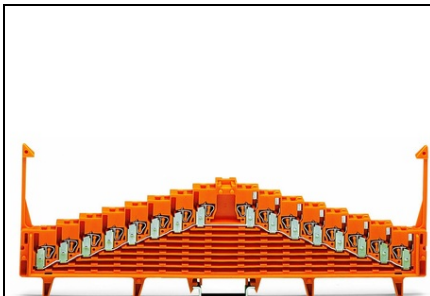

**WAGO 8-LEVEL SAME POTENTIAL TERMINAL BLOCK; FOR 35 X 7.5
MOUNTING RAIL; 1,50 MM²; LIGHT GRAY**

Tesiune nominala (III/3): 250; V
Tensiune nominala de supratensiune (III/3): 4; kV
Curent nominal: 18; A
Legend (ratings): (III / 3) \hat{a} %TM Overvoltage category III / Pollution degree 3;
Tehnologie conexiune: CAGE CLAMP®;
Tip actionare: Operating tool;
Connectable conductor materials: Copper;
Solid conductor: 0.08 ... 1.5 mm² / 28 ... 16 AWG;
Fine-stranded conductor: 0.08 ... 1.5 mm² / 28 ... 16 AWG;
Strip length: 8 ... 10 mm / 0.31 ... 0.39 inch;
Numar total de conexiuni: 32;
Total number of potentials: 1;
Numar nivele: 8;
Wiring type: Front-entry wiring;
Latime: 7.62 mm / 0.3 inch;
Inaltime from upper-edge of DIN-rail: 58.5 mm / 2.303 inch;
Adancime: 226 mm / 8.898 inch;
Design: horizontal;
Tip montaj: DIN-35 rail;
Marking: 0-1-2-3-4-5-6-7--7-6-5-4-3-2-1-0;
Marking level: Center marking;
Culoare: light gray;
Material izolator: Polyamide 66 (PA 66);
Fire load: 1,187; MJ
Greutate: 61,7; g
Tip ambalare: BOX;
Tara de origine: DE;
GTIN: 4045454187637;
Customs tariff number: 85369010000;
Pret: 94,37 lei (TVA inclus)

Detalii online: <https://www.materialeelectrice.ro/8-level-same-potential-terminal-block-for-35-x-7-5-mounting-rail-1-50-mm2-light-gray-130666>