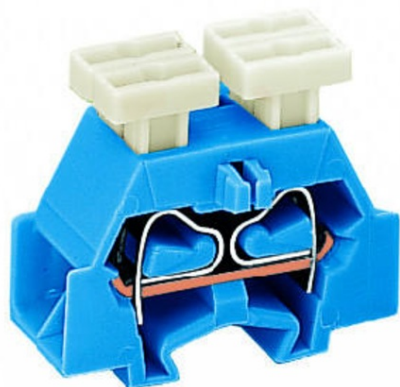

WAGO 4-CONDUCTOR TERMINAL BLOCK; SUITABLE FOR EX I APPLICATIONS; ON BOTH SIDES WITH PUSH-BUTTON; WITH FIXING FLANGE; FOR SCREW OR SIMILAR MOUNTING TYPES; FIXING HOLE 3.2 MM Å~; 2.5 MMÅ²; CAGE CLAMPÅ®; 2,50 MMÅ²; BLUE

Tensiune nominala (III/3): 500; V
Tensiune nominala de supratensiune (III/3): 6; kV
Curent nominal: 24; A
Legend (ratings): (III / 3) Å%™ Overvoltage category III / Pollution degree 3;
Tehnologie conexiune: CAGE CLAMPÅ®;
Tip actionare: Operating tool; Push-button;
Connectable conductor materials: Copper;
Solid conductor: 0.08 ... 2.5 mm² / 28 ... 14 AWG;
Fine-stranded conductor: 0.08 ... 2.5 mm² / 28 ... 14 AWG;
Strip length: 8 ... 9 mm / 0.31 ... 0.35 inch;
Numar poli: 1;
Numar total de conexiuni: 4;
Total number of potentials: 1;
Numar nivele: 1;
Wiring type: Side-entry wiring;
Latime: 10 mm / 0.394 inch;
Inaltime de la fata: 23.2 mm / 0.913 inch;
Adancime: 28 mm / 1.102 inch;
Design: horizontal;
Tip montaj: Mounting flange;
Marking level: Side marking;
Culoare: blue;
Fire load: 0,079; MJ
Greutate: 4,4; g
Product Group: 9 (Std. Chassis Mt. Blocks);
Tip ambalare: BOX;
Tara de origine: DE;
GTIN: 4044918613446;
Customs tariff number: 85369010000;
Pret: 5,13 lei (TVA inclus)

Detalii online: <https://www.materialeelectrice.ro/4-conductor-terminal-block-suitable-for-ex-i-applications-on-both-sides-with-push-button-with-fixing-flange-for-screw-or-similar-mounting-types-fixing-hole-3-2-mm-oe-2-5-mm2-cage-clamp-2-50-mm2-blue-130654>