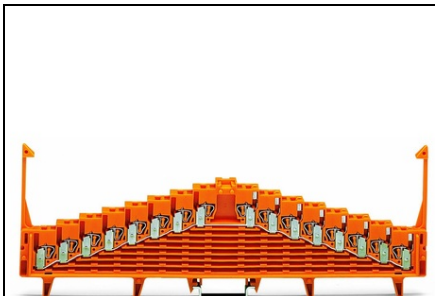

**WAGO 8-LEVEL SAME POTENTIAL TERMINAL BLOCK; FOR 35 X 15
MOUNTING RAIL; 1,50 MM²; ORANGE**

Tesiune nominala (III/3): 250; V
Tensiune nominala de supratensiune (III/3): 4; kV
Curent nominal: 18; A
Legend (ratings): (III / 3) \hat{a} %TM Overvoltage category III / Pollution degree 3;
Tehnologie conexiune: CAGE CLAMP®;
Tip actionare: Operating tool;
Connectable conductor materials: Copper;
Solid conductor: 0.08 ... 1.5 mm² / 28 ... 16 AWG;
Fine-stranded conductor: 0.08 ... 1.5 mm² / 28 ... 16 AWG;
Strip length: 8 ... 10 mm / 0.31 ... 0.39 inch;
Numar total de conexiuni: 32;
Total number of potentials: 1;
Numar nivele: 8;
Wiring type: Front-entry wiring;
Latime: 7.62 mm / 0.3 inch;
Inaltime from upper-edge of DIN-rail: 76 mm / 2.992 inch;
Adancime: 226 mm / 8.898 inch;
Design: horizontal;
Tip montaj: DIN-35 rail;
Marking: plain;
Marking level: Center marking;
Culoare: orange;
Material izolator: Polyamide 66 (PA 66);
Fire load: 1,187; MJ
Greutate: 62,8; g
Tip ambalare: BOX;
Tara de origine: DE;
GTIN: 4045454188191;
Customs tariff number: 85369010000;
Pret: 90,43 lei (TVA inclus)

Detalii online: <https://www.materialeelectrice.ro/8-level-same-potential-terminal-block-for-35-x-15-mounting-rail-1-50-mm2-orange-130453>