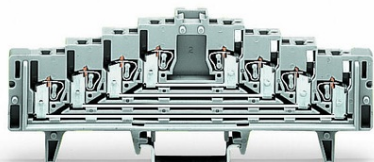

**WAGO 4-LEVEL TERMINAL BLOCK FOR MATRIX PATCHING; FOR 35
X 7.5 MOUNTING RAIL; 1,50 MM²; GRAY**

Tesiune nominala (III/3): 250; V
Tensiune nominala de supratensiune (III/3): 4; kV
Curent nominal: 12; A
Legend (ratings): (III / 3) \hat{a} %TM Overvoltage category III / Pollution degree 3;
Tehnologie conexiune: CAGE CLAMP®;
Tip actionare: Operating tool;
Connectable conductor materials: Copper;
Solid conductor: 0.08 ... 1.5 mm² / 28 ... 16 AWG;
Fine-stranded conductor: 0.08 ... 1.5 mm² / 28 ... 16 AWG;
Strip length: 8 ... 10 mm / 0.31 ... 0.39 inch;
Numar total de conexiuni: 16;
Total number of potentials: 4;
Numar nivele: 4;
Wiring type: Front-entry wiring;
Latime: 7.62 mm / 0.3 inch;
Inaltime from upper-edge of DIN-rail: 44.5 mm / 1.752 inch;
Adancime: 126 mm / 4.961 inch;
Design: horizontal;
Tip montaj: DIN-35 rail;
Marking: 3-2-1-0--0-1-2-3;
Marking level: Center marking;
Culoare: gray;
Material izolator: Polyamide 66 (PA 66);
Fire load: 0,55; MJ
Greutate: 32,3; g
Tip ambalare: BOX;
Tara de origine: DE;
GTIN: 4045454188597;
Customs tariff number: 85369010000;
Pret: 53,18 lei (TVA inclus)

Detalii online: <https://www.materialeelectrice.ro/4-level-terminal-block-for-matrix-patching-for-35-x-7-5-mounting-rail-1-50-mm2-gray-130328>