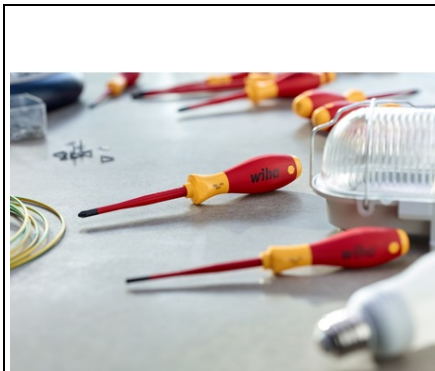

WIHA SURUBELNITA SET SOFTFINISH® ELECTRIC SLIMFIX

Description

Fastening screws by hand causes considerable strain on wrists and muscles in the long term. The highly ergonomically shaped SoftFinish® screwdriver provides a remedy, ensuring optimal transmission of hand force. The long, slender handle sizes can be used to fasten small screws quickly and firmly. There are also large handle sizes to fasten large screws which can be used to apply greater torques. The various handle sizes have also been matched to the consistently same-sized hand of screw-fastening professionals. The roll-off protection and screw symbol printed on the handle end ensure users work efficiently. Protective insulation has been integrated into the blade with the Wiha slimTECHNOLOGY specially developed for electric applications, thus ensuring blades which are up to 33% slimmer. This means low-lying screw and spring elements can also be easily reached. These insulated screwdrivers undergo routine individual piece testing as per the international IEC 60900 standard, as a result * providing users with a tool to work safely on live parts up to 1,000 V AC.

Application

For work in the area of live parts up to 1,000 V AC.

Greutate:1065g

Pret: 555,73 lei (TVA inclus)

Detalii online: <https://www.materialeelectrice.ro/surubelnita-set-softfinish-electric-slimfix-127856>