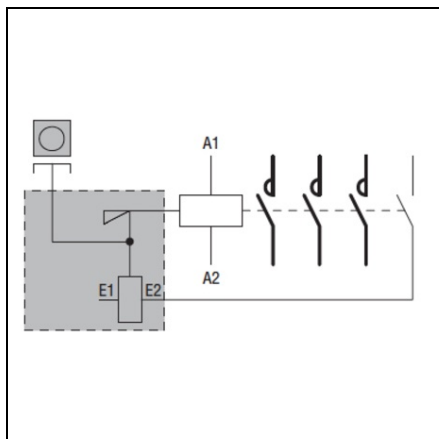

**LOVATO MECHANICAL LATCH. SCREW TERMINALS, FOR BF95-
BF150. 230VDC**

MECHANICAL LATCH. SCREW TERMINALS, FOR BF95-BF150. 230VDC
Pret: 596,40 lei (TVA inclus)

Detalii online: <https://www.materialeelectrice.ro/mechanical-latch-screw-terminals-for-bf95-bf150-230vdc-127550>