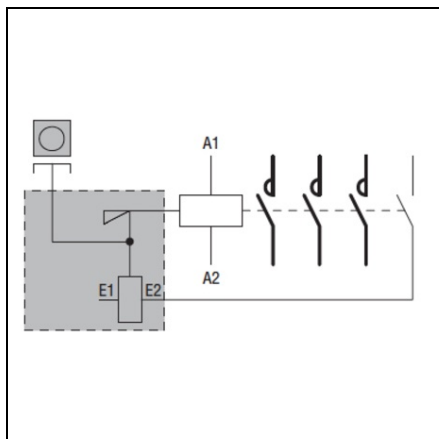

**LOVATO MECHANICAL LATCH. SCREW TERMINALS, FOR BF95-
BF150. 380VAC**

MECHANICAL LATCH. SCREW TERMINALS, FOR BF95-BF150. 380VAC
Pret: 596,58 lei (TVA inclus)

Detalii online: <https://www.materialeelectrice.ro/mechanical-latch-screw-terminals-for-bf95-bf150-380vac-127545>