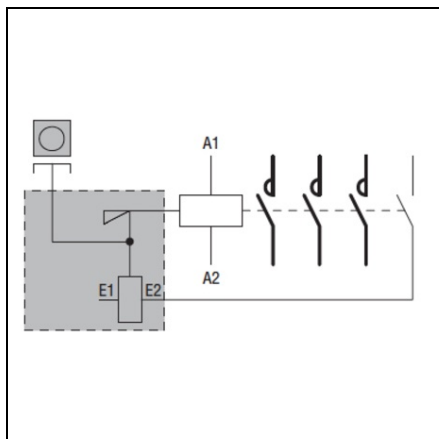

**LOVATO MECHANICAL LATCH. SCREW TERMINALS, FOR BF95-  
BF150. 230VAC**

MECHANICAL LATCH. SCREW TERMINALS, FOR BF95-BF150. 230VAC  
Pret: 596,61 lei (TVA inclus)

Detalii online: <https://www.materialeelectric.ro/mechanical-latch-screw-terminals-for-bf95-bf150-230vac-127544>