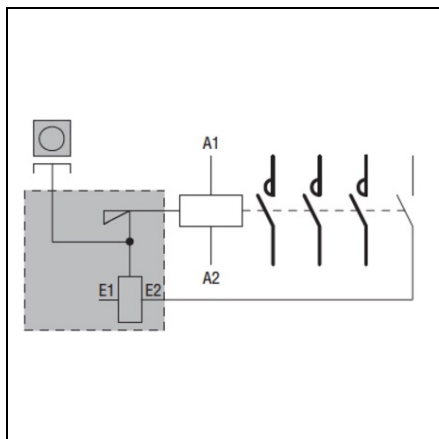

**LOVATO MECHANICAL LATCH. SCREW TERMINALS, FOR BF95-  
BF150. 110VAC**

MECHANICAL LATCH. SCREW TERMINALS, FOR BF95-BF150. 110VAC  
Pret: 596,58 lei (TVA inclus)

Detalii online: <https://www.materialeelectrice.ro/mechanical-latch-screw-terminals-for-bf95-bf150-110vac-127543>