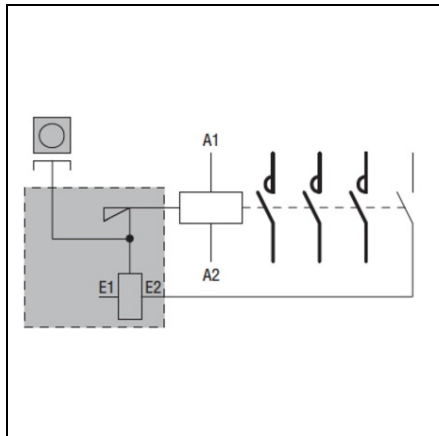

**LOVATO MECHANICAL LATCH. SCREW TERMINALS, FOR BF95-
BF150. 24VAC**

MECHANICAL LATCH. SCREW TERMINALS, FOR BF95-BF150. 24VAC
Pret: 596,53 lei (TVA inclus)

Detalii online: <https://www.materialeelectrice.ro/mechanical-latch-screw-terminals-for-bf95-bf150-24vac-127541>