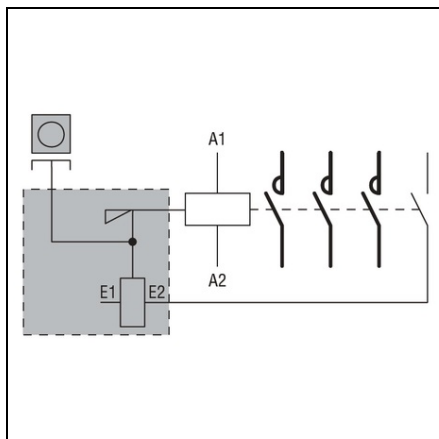

**LOVATO MECHANICAL LATCH. SCREW TERMINALS, FOR BF00,  
BF09-BF38**

MECHANICAL LATCH. SCREW TERMINALS, FOR BF00, BF09-BF38  
Pret: 588,93 lei (TVA inclus)

Detalii online: <https://www.materialeelectrice.ro/mechanical-latch-screw-terminals-for-bf00-bf09-bf38-127529>