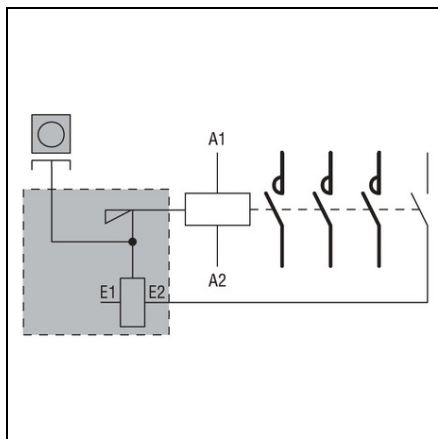

**LOVATO MECHANICAL LATCH. SCREW TERMINALS, FOR BF00,
BF09-BF38**

MECHANICAL LATCH. SCREW TERMINALS, FOR BF00, BF09-BF38
Pret: 588,93 lei (TVA inclus)

Detalii online: <https://www.materialeelectrice.ro/mechanical-latch-screw-terminals-for-bf00-bf09-bf38-127528>