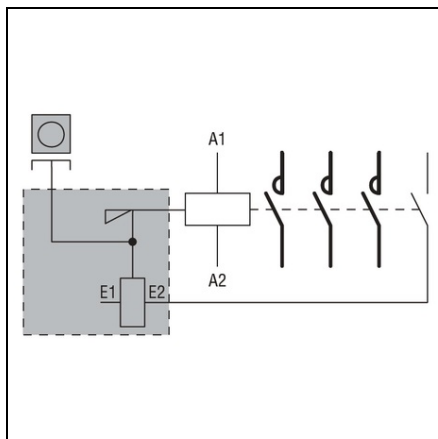

**LOVATO MECHANICAL LATCH. SCREW TERMINALS, FOR BF00,  
BF09-BF38**

MECHANICAL LATCH. SCREW TERMINALS, FOR BF00, BF09-BF38  
Pret: 588,93 lei (TVA inclus)

Detalii online: <https://www.materialeelectrice.ro/mechanical-latch-screw-terminals-for-bf00-bf09-bf38-127527>