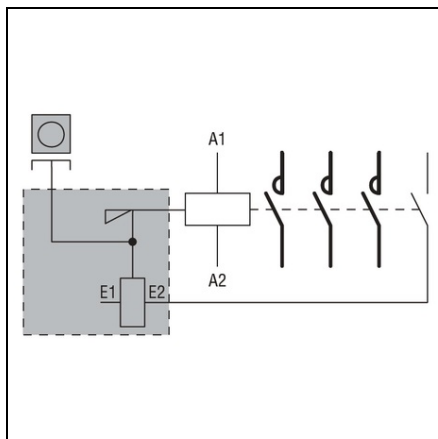

**LOVATO MECHANICAL LATCH. SCREW TERMINALS, FOR BF00,  
BF09-BF38**

MECHANICAL LATCH. SCREW TERMINALS, FOR BF00, BF09-BF38  
Pret: 588,93 lei (TVA inclus)

Detalii online: <https://www.materialeelectrice.ro/mechanical-latch-screw-terminals-for-bf00-bf09-bf38-127524>