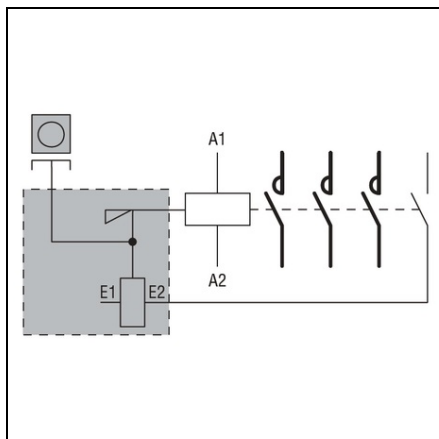

**LOVATO MECHANICAL LATCH. SCREW TERMINALS, FOR BF00,
BF09-BF38**

MECHANICAL LATCH. SCREW TERMINALS, FOR BF00, BF09-BF38
Pret: 589,62 lei (TVA inclus)

Detalii online: <https://www.materialeelectrice.ro/mechanical-latch-screw-terminals-for-bf00-bf09-bf38-127522>