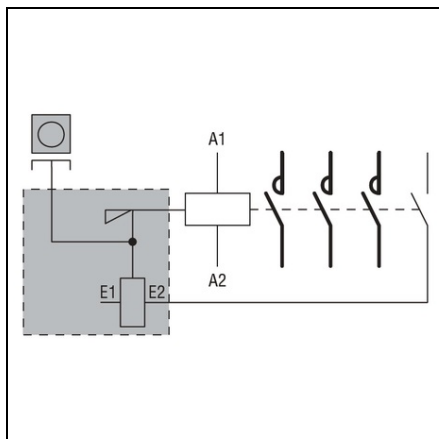

**LOVATO MECHANICAL LATCH. SCREW TERMINALS, FOR BF00,  
BF09-BF38**

MECHANICAL LATCH. SCREW TERMINALS, FOR BF00, BF09-BF38  
Pret: 589,60 lei (TVA inclus)

Detalii online: <https://www.materialeelectrice.ro/mechanical-latch-screw-terminals-for-bf00-bf09-bf38-127521>