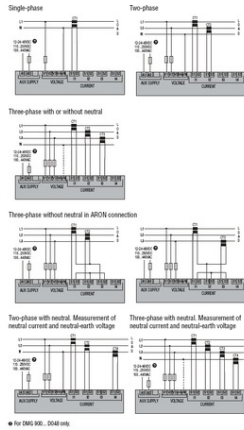

**LOVATO FLUSH-MOUNT LCD TOUCH-SCREEN POWER ANALYZER,  
EXPANDABLE, GRAPHIC 128X112 PIXEL TOUCH-SCREEN LCD,  
HARMONIC ANALYSIS, 4 CURRENT CHANNELS, (NEUTRAL MEAS.)  
AUXILIARY SUPPLY 100-440VAC/110-250VDC. MULTILANGUAGE:  
ENGLISH, CZECH, POLISH, GERMAN AND RUSSIAN**

FLUSH-MOUNT LCD TOUCH-SCREEN POWER ANALYZER, EXPANDABLE, GRAPHIC 128X112 PIXEL TOUCH-SCREEN LCD, HARMONIC ANALYSIS, 4 CURRENT CHANNELS, (NEUTRAL MEAS.) AUXILIARY SUPPLY 100-440VAC/110-250VDC. MULTILANGUAGE: ENGLISH, CZECH, POLISH, GERMAN AND RUSSIAN  
Pret: 6 307,11 lei (TVA inclus)

Detalii online: <https://www.materialelectrice.ro/flush-mount-lcd-touch-screen-power-analyzer-expandable-graphic-128x112-pixel-touch-screen-lcd-harmonic-analysis-4-current-channels-neutral-meas-auxiliary-supply-100-440vac-110-250vdc-multilanguage-english-czech-polish-german-and-russian-127264>