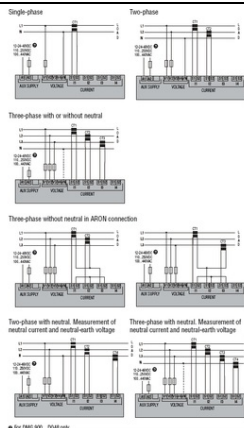

LOVATO FLUSH-MOUNT LCD TOUCH-SCREEN POWER ANALYZER, EXPANDABLE, GRAPHIC 128X112 PIXEL TOUCH-SCREEN LCD, HARMONIC ANALYSIS, 4 CURRENT CHANNELS, (NEUTRAL MEAS.) AUXILIARY SUPPLY 100-440VAC/110-250VDC. MULTILANGUAGE: ITALIAN, ENGLISH, FRENCH, SPANISH AND PORTUGUESE

FLUSH-MOUNT LCD TOUCH-SCREEN POWER ANALYZER, EXPANDABLE, GRAPHIC 128X112 PIXEL TOUCH-SCREEN LCD, HARMONIC ANALYSIS, 4 CURRENT CHANNELS, (NEUTRAL MEAS.) AUXILIARY SUPPLY 100-440VAC/110-250VDC. MULTILANGUAGE: ITALIAN, ENGLISH, FRENCH, SPANISH AND PORTUGUESE
Pret: 6 303,18 lei (TVA inclus)

Detalii online: <https://www.materialelectrice.ro/flush-mount-lcd-touch-screen-power-analyzer-expandable-graphic-128x112-pixel-touch-screen-lcd-harmonic-analysis-4-current-channels-neutral-meas-auxiliary-supply-100-440vac-110-250vdc-multilanguage-italian-english-french-spanish-and-portuguese-127262>