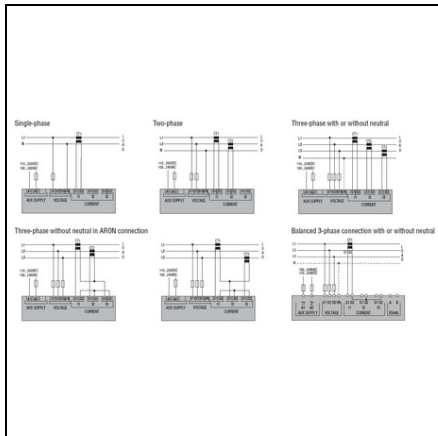

**LOVATO MODULAR LCD MULTIMETER, NON EXPANDABLE, GRAPHIC
128X80 PIXEL LCD, RS485 PORT, AUXILIARY SUPPLY 100-
240VAC/110-250VDC. MULTILANGUAGE: ENGLISH, CZECH, POLISH,
GERMAN AND RUSSIAN**

MODULAR LCD MULTIMETER, NON EXPANDABLE, GRAPHIC 128X80 PIXEL LCD,
RS485 PORT, AUXILIARY SUPPLY 100-240VAC/110-250VDC. MULTILANGUAGE:
ENGLISH, CZECH, POLISH, GERMAN AND RUSSIAN
Pret: 3 062,08 lei (TVA inclus)

Detalii online: <https://www.materialelectrice.ro/modular-lcd-multimeter-non-expandable-graphic-128x80-pixel-lcd-rs485-port-auxiliary-supply-100-240vac-110-250vdc-multilanguage-english-czech-polish-german-and-russian-127242>