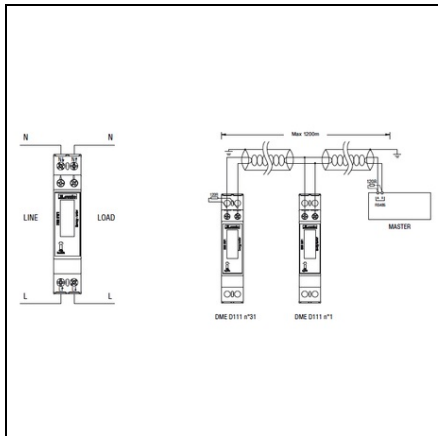

**LOVATO CONTOR MONOFAZAT, NON EXPANDABLE, DIGITAL WITH
LCD DISPLAY, 40A DIRECT CONNECTION, 1U, RS485 INTERFACE,
MULTI-MEASUREMENTS, 220-240VAC**

Contor monofazat, NON EXPANDABLE, DIGITAL WITH LCD DISPLAY, 40A DIRECT CONNECTION, 1U, RS485 INTERFACE, MULTI-MEASUREMENTS, 220...240VAC
Pret: 635,67 lei (TVA inclus)

Detalii online: <https://www.materialelectrice.ro/contor-monofazat-non-expandable-digital-with-lcd-display-40a-direct-connection-1u-rs485-interface-multi-measurements-220-240vac-127182>