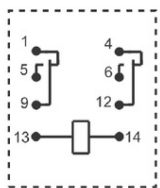

**LOVATO RELEU INDUSTRIAL CU INDICATOR LED SI ACTUATOR
MECANIC, 48VDC, 7A, 2 C/O CONTACT. FIXARE IN SOCLU HR6XS2...**

Releu industrial cu indicator led si actuator mecanic, 48VDC, 7A, 2 C/O CONTACT.
fixare in soclu HR6XS2...
Pret: 47,93 lei (TVA inclus)

Detalii online: <https://www.materialeelectrice.ro/releu-industrial-cu-indicator-led-si-actuator-mecanic-48vdc-7a-2-c-o-contact-fixare-in-soclu-hr6xs2-127069>