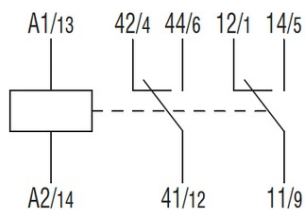

**LOVATO RELEU INDUSTRIAL CU INDICATOR LED SI ACTUATOR
MECANIC, 48VDC, 7A, 2 C/O CONTACT. FIXARE IN SOCLU HR6XS2...**

Releu industrial cu indicator led si actuator mecanic, 48VDC, 7A, 2 C/O CONTACT.
fixare in soclu HR6XS2...
Pret: 47,93 lei (TVA inclus)

Detalii online: <https://www.materialeelectrice.ro/releu-industrial-cu-indicator-led-si-actuator-mecanic-48vdc-7a-2-c-o-contact-fixare-in-soclu-hr6xs2-127069>