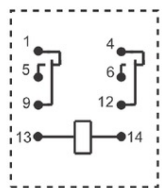

**LOVATO RELEU INDUSTRIAL CU INDICATOR LED SI ACTUATOR
MECANIC, 24VAC, 7A, 2 C/O CONTACT. FIXARE IN SOCLU HR6XS2...**

Releu industrial cu indicator led si actuator mecanic, 24VAC, 7A, 2 C/O CONTACT. fixare in soclu HR6XS2...

Pret: 44,68 lei (TVA inclus)

Detalii online: <https://www.materialeelectrice.ro/releu-industrial-cu-indicator-led-si-actuator-mecanic-24vac-7a-2-c-o-contact-fixare-in-soclu-hr6xs2-127064>