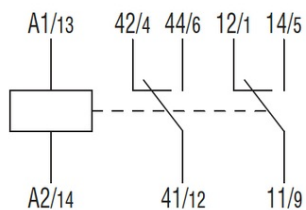

**LOVATO RELEU INDUSTRIAL CU INDICATOR LED SI ACTUATOR
MECANIC, 24VAC, 7A, 2 C/O CONTACT. FIXARE IN SOCLU HR6XS2...**

Releu industrial cu indicator led si actuator mecanic, 24VAC, 7A, 2 C/O CONTACT. fixare in soclu HR6XS2...