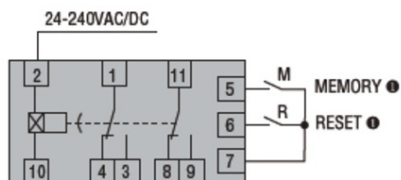

T (preset time) = $T_1 + T_2$

● Contacts "M" and "R" are to be volt free (dry).

LOVATO RELEU DE TIMP, MULTIFUNCTION, MULTITENSIUNE AND MULTISCALE, PLUG-IN AND FLUSH MOUNT VERSION 48X48MM, 24-240VAC/DC

Releu de timp, MULTIFUNCTION, MULTItensiune AND MULTISCALE, PLUG-IN AND FLUSH MOUNT VERSION 48X48MM, 24...240VAC/DC
Pret: 597,04 lei (TVA inclus)

Detalii online: <https://www.materialelectrice.ro/releu-de-timp-multifunction-multitensiune-and-multiscale-plug-in-and-flush-mount-version-48x48mm-24-240vac-dc-126897>