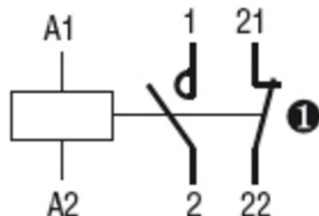

**LOVATO CONTACTOR MODULAR PENTRU ILUMINAT CU CONTROL
MANUAL, 20A AC1, 220VAC;230VAC (1NO+1NC)**

Cod producator Lovato: MODULAR CONTACTOR
Tip produs: CNM
Operating voltage type: AC/DC
Manual control: Da
Numar de poli: 2
Number of DIN modules: 1
Conventional free air thermal current Ith: A 20
Tensiune izolare: V 440
Rated impulse withstand voltage Uimp: kV 4
Minimum switching capacity: $\geq 17V \geq 50mA$
Power dissipation pole (average value) Ith: W 1.7
Rated auxiliary supply voltage: 220
Mechanical life: Cycles 3000000
Electrical life AC3: Cycles 300000
Electrical life AC1: Cycles 200000
Max altitude: m 2000
Mounting: DIN rail 35mm
Terminals tool: PZ2
Greutate: g 135
Frontal IP degree: IP20
Terminals IP degree: IP2X (front)
Pollution degree: 3
Pret: 216,73 lei (TVA inclus)