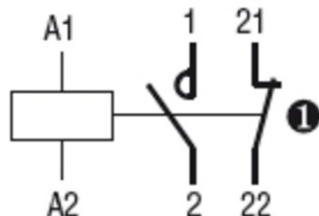

**LOVATO CONTACTOR MODULAR PENTRU ILUMINAT CU CONTROL
MANUAL, 20A AC1, 24VAC/DC (1NO+1NC)**

Cod producator Lovato: MODULAR CONTACTOR
Tip produs: CNM
Operating voltage type: AC/DC
Manual control: Da
Numar de poli: 2
Number of DIN modules: 0.5
Conventional free air thermal current Ith: A 20
Tensiune izolare: V 440
Rated impulse withstand voltage Uimp: kV 4
Minimum switching capacity: $\geq 17V \geq 50mA$
Power dissipation pole (average value) Ith: W 1.7
Rated auxiliary supply voltage: 24
Mechanical life: Cycles 3000000
Electrical life AC3: Cycles 300000
Electrical life AC1: Cycles 200000
Max altitude: m 2000
Mounting: DIN rail 35mm
Terminals tool: PZ2
Greutate: g 135
Frontal IP degree: IP20
Terminals IP degree: IP2X (front)
Pollution degree: 3
Pret: 216,73 lei (TVA inclus)