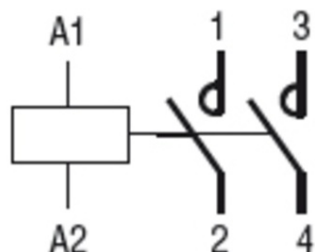

**LOVATO CONTACTOR MODULAR PENTRU ILUMINAT, 20A AC1,
220ß230VAC (2NO)**

EARTH LEAKAGE RELAY WITH 1 OPERATION THRESHOLD, MODULAR, 35MM DIN
(IEC/EN 60715) RAIL MOUNTING. EXTERNAL CT, 24-48VAC/DC
Pret: 171,63 lei (TVA inclus)