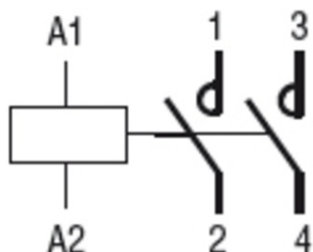

**LOVATO CONTACTOR MODULAR PENTRU ILUMINAT, 20A AC1,
24VAC/DC (2NO)**

EARTH LEAKAGE RELAY WITH 1 OPERATION THRESHOLD, MODULAR, 35MM DIN
(IEC/EN 60715) RAIL MOUNTING. EXTERNAL CT, 110VAC/DC-240VAC-415VAC
Pret: 171,63 lei (TVA inclus)