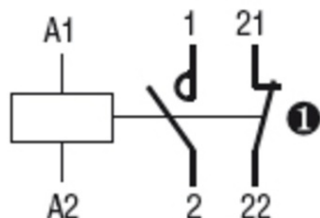

**LOVATO CONTACTOR MODULAR PENTRU ILUMINAT, 20A AC1,  
220VAC (1NO+1NC)**

EARTH LEAKAGE RELAY WITH 1 OPERATION THRESHOLD, MODULAR, 35MM DIN (IEC/EN 60715) RAIL MOUNTING. EXTERNAL CT. FIXED TRIPPING SET POINT AND TIME, 24-48VAC/DC  
Pret: 171,59 lei (TVA inclus)