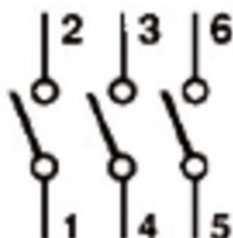

LOVATO INTRERUPATOR ROTATIV CU CAME, GN SERIES, U12
MONTAJ PE PANOU WITH KEY OPERATION FOR 22MM CENTRAL
FIXING. ON/OFF SWITCH, THREE-POLE " 2 WAFERS " SCHEME
10, 20A

Intrerupator rotativ cu came, GN SERIES, U12 montaj pe panou WITH KEY OPERATION FOR 22MM CENTRAL FIXING. ON/OFF SWITCH, THREE-POLE - 2 WAFERS - SCHEME 10, 20A

Pret: 243,69 lei (TVA inclus)

Detalii online: <https://www.materialelectrice.ro/intrerupator-rotativ-cu-came-gn-series-u12-montaj-pe-panou-with-key-operation-for-22mm-central-fixing-on-off-switch-three-pole-2-wafers-scheme-10-20a-125680>